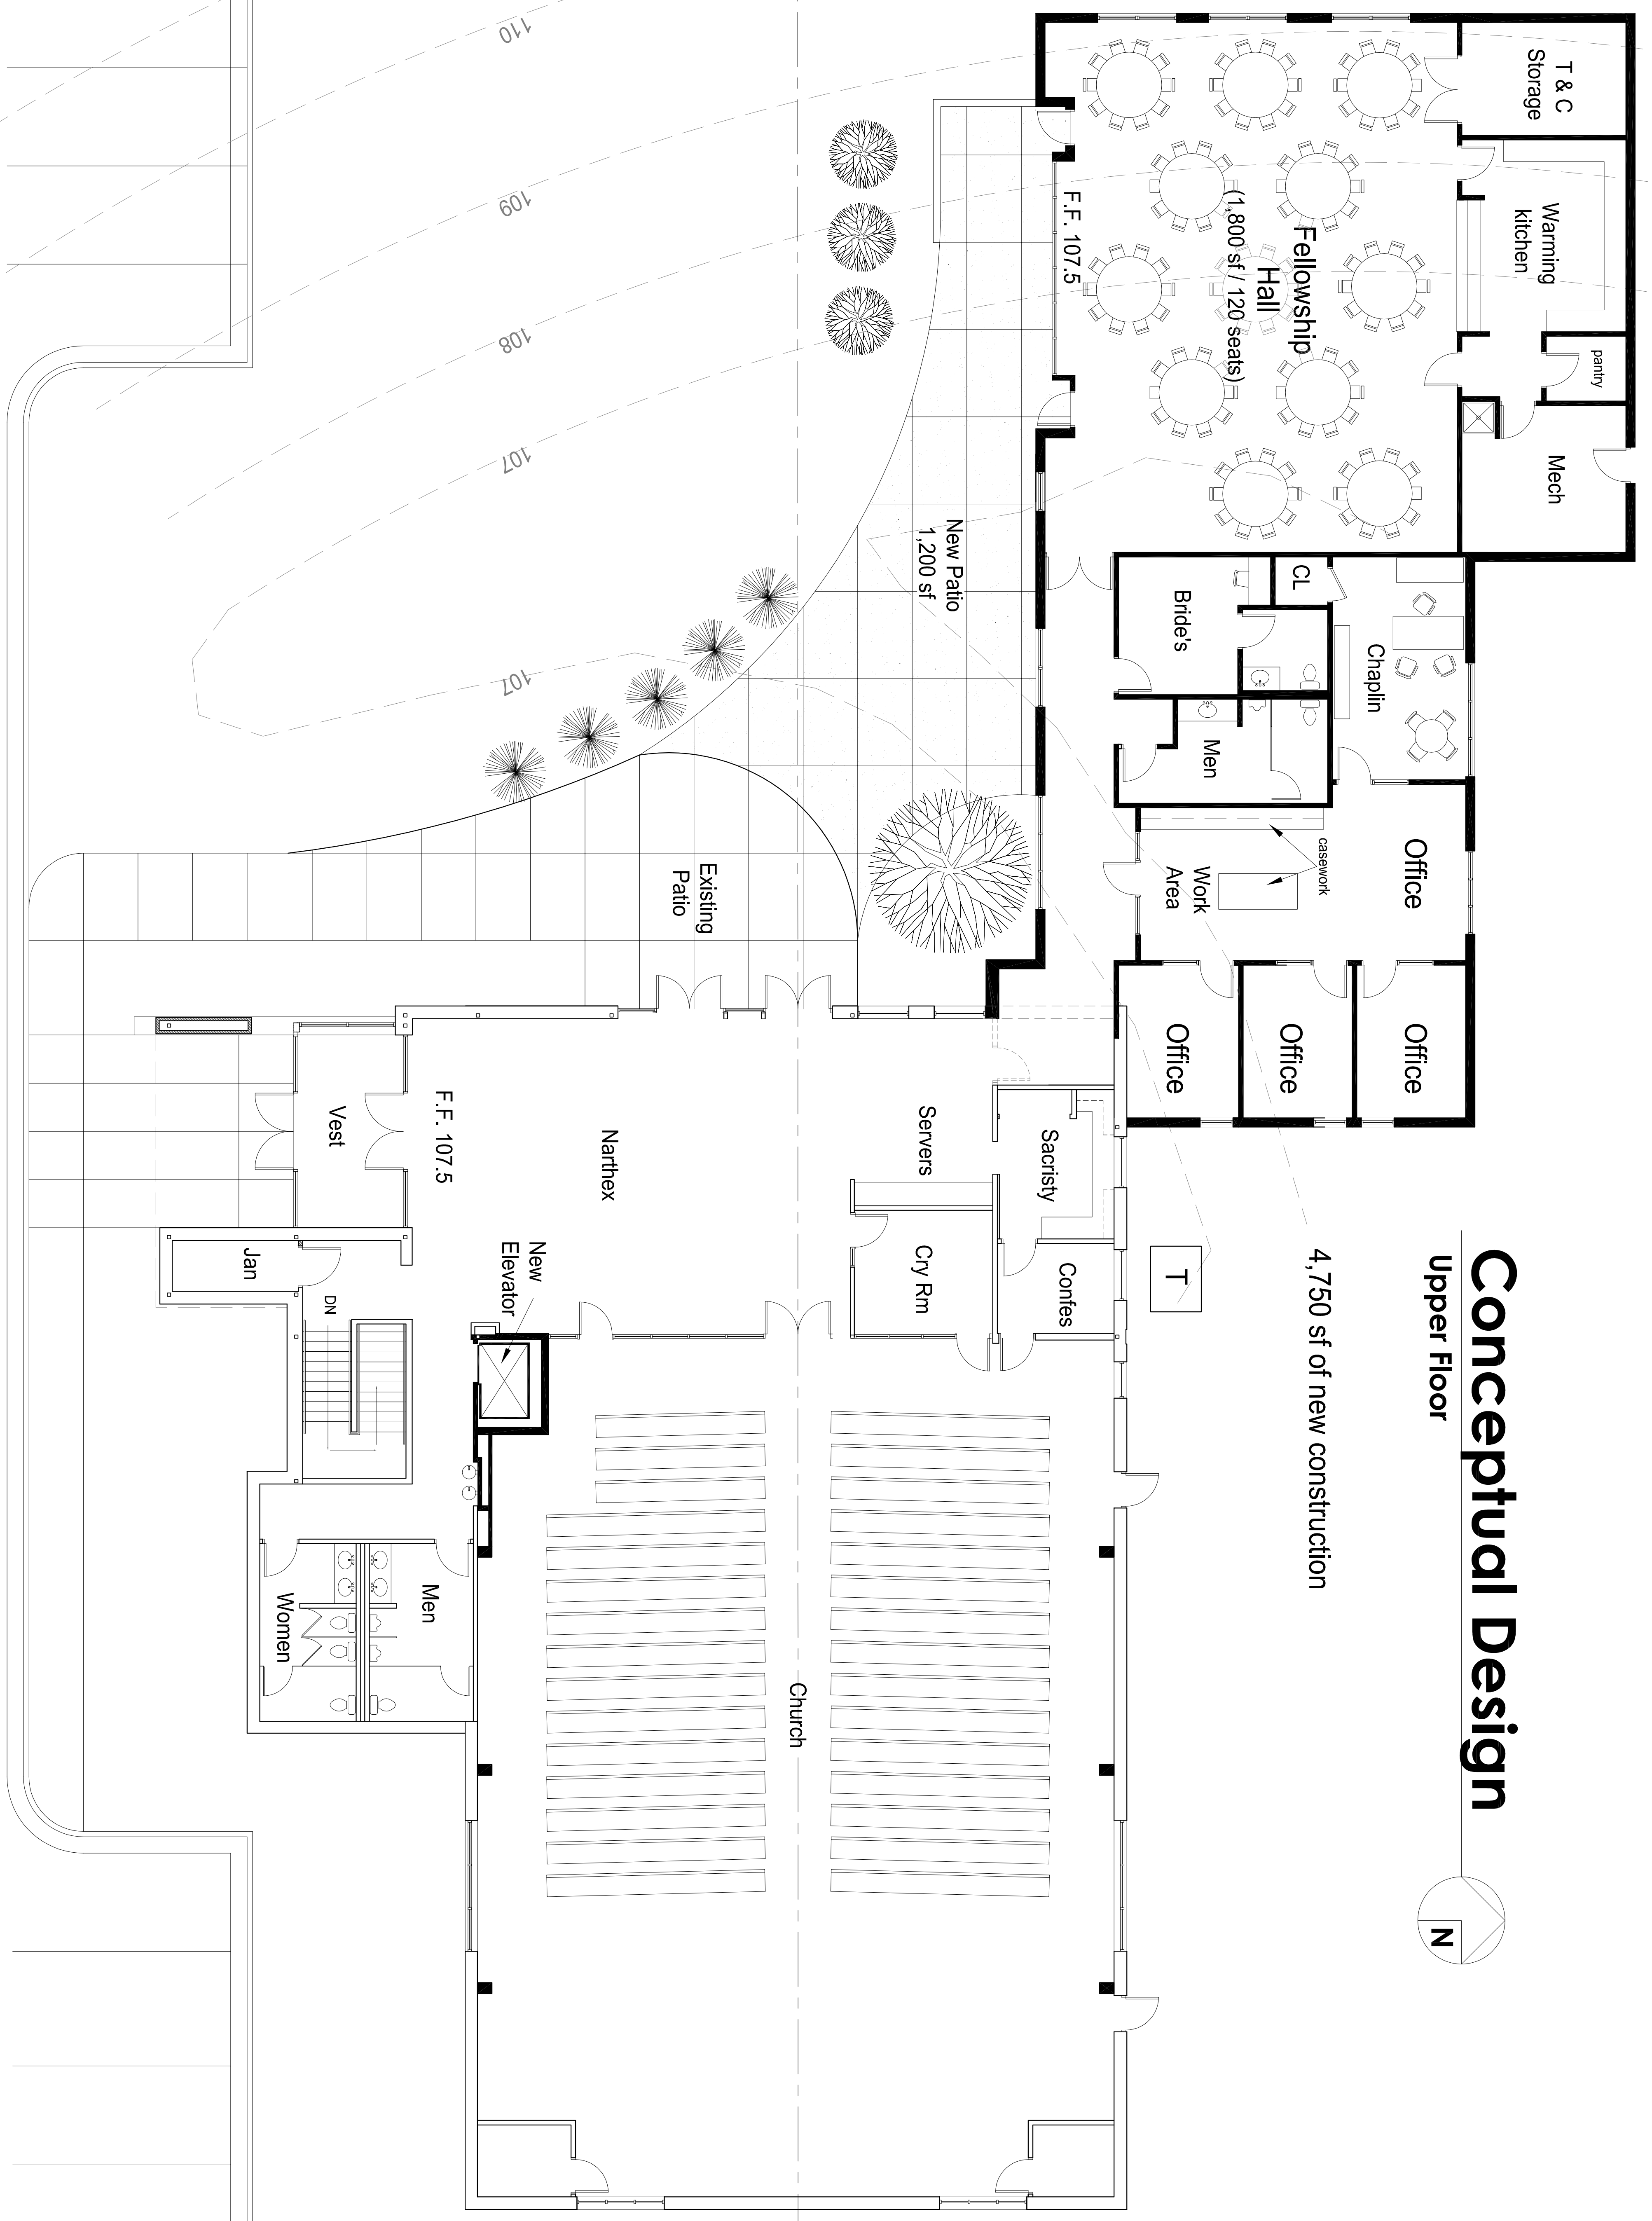

Conceptual Design

Upper Floor

4,750 sf of new construction

Innovative Methodologies
for Design
8400 W. 115th Street
Overland Park, Kansas 66210
913.338.5488
xpresseas@scqglobal.net

Church of the Annunciation

Conceptual Floor Plans

Nov. 15, 2016